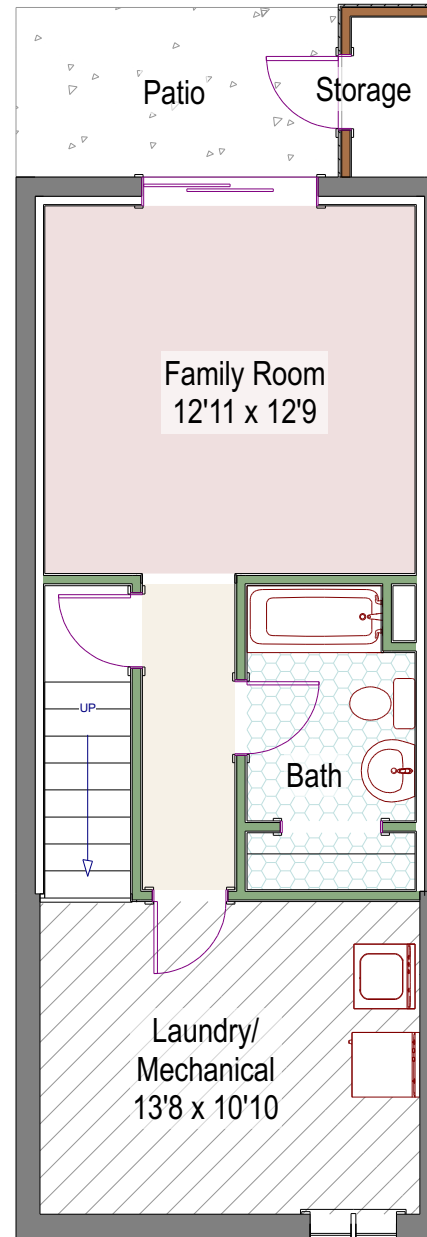

Main Level

Upper Level

Lower Level

936 Milo Circle, unit A
Lafayette, Colorado

Patrick Dolan's Office
RE/Max of Boulder, Inc.
(303)441-5642 office
patrickdolanteam@gmail.com
www.patrick-dolan.com

Measurements are approximate and no responsibility is taken for any omission or mis-statement. These plans are for visual representation purposes only. Floor plan is not an architectural as-built. Square footage is determined using exterior wall dimensions and is not guaranteed. Floor plan is for the exclusive use of Patrick Dolan and may not be transferred or sold. Floor Plans prepared by Overhead Views, (303)886-9578, esw@overheadviews.com