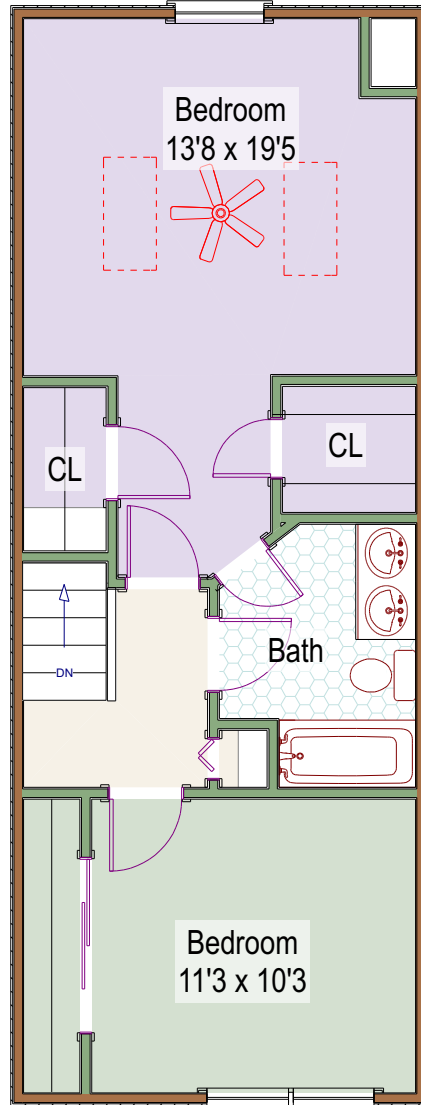

Main Level

Upper Level

Lower Level

936 Milo Circle, unit A
Lafayette, Colorado

Patrick Dolan's Office
RE/Max of Boulder, Inc.
(303)441-5642 office
patrickdolanteam@gmail.com
www.patrick-dolan.com

Measurements are approximate and no responsibility is taken for any omission or mis-statement. These plans are for visual representation purposes only. Floor plan is not an architectural as-built. Square footage is determined using exterior wall dimensions and is not guaranteed. Floor plan is for the exclusive use of Patrick Dolan and may not be transferred or sold. Floor Plans prepared by Overhead Views, (303)886-9578, esw@overheadviews.com