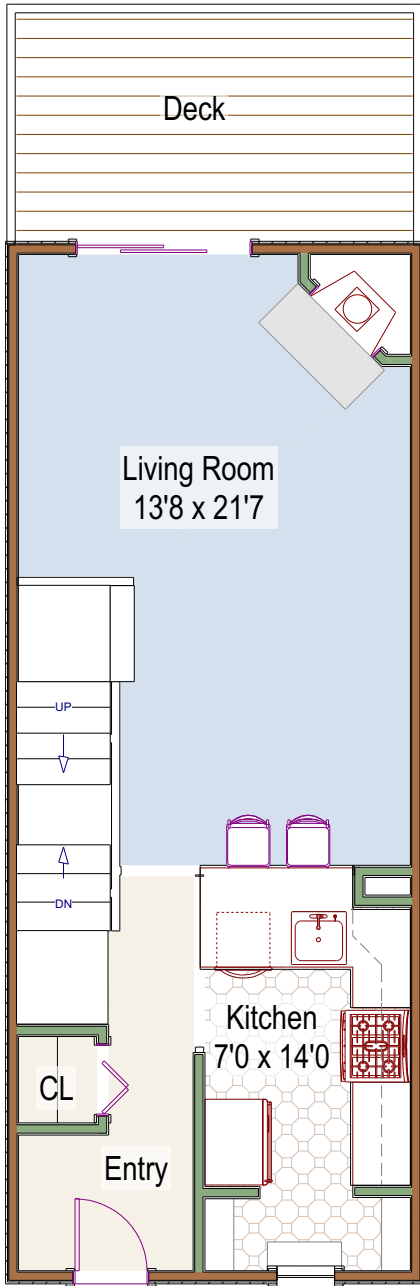

Main Level

Upper Level

Lower Level

936 Milo Circle, unit A
Lafayette, Colorado

Patrick Dolan's Office
RE/Max of Boulder, Inc.
(303)441-5642 office
patrickdolanteam@gmail.com
www.patrick-dolan.com

Measurements are approximate and no responsibility is taken for any omission or mis-statement. These plans are for visual representation purposes only. Floor plan is not an architectural as-built. Square footage is determined using exterior wall dimensions and is not guaranteed. Floor plan is for the exclusive use of Patrick Dolan and may not be transferred or sold. Floor Plans prepared by Overhead Views, (303)886-9578, esw@overheadviews.com