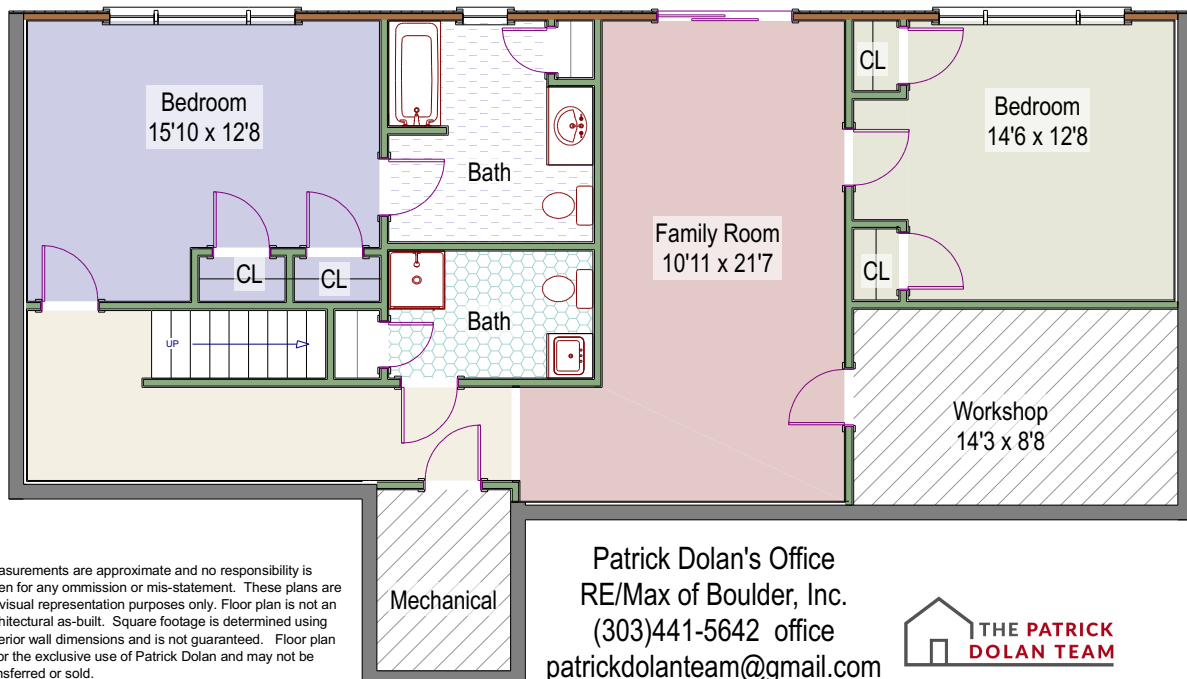

505 Eisenhower Drive
Louisville, Colorado

Main Level - 1624 square feet +/-

Lower Level - 1260 square feet +/-
508 finished square feet +/-
762 unfinished square feet +/-

Measurements are approximate and no responsibility is taken for any omission or mis-statement. These plans are for visual representation purposes only. Floor plan is not an architectural as-built. Square footage is determined using exterior wall dimensions and is not guaranteed. Floor plan is for the exclusive use of Patrick Dolan and may not be transferred or sold.

Floor Plans prepared by Overhead Views, (303)886-9578, esw@overheadviews.com

Patrick Dolan's Office
RE/Max of Boulder, Inc.
(303)441-5642 office
patrickdolanteam@gmail.com
www.patrick-dolan.com