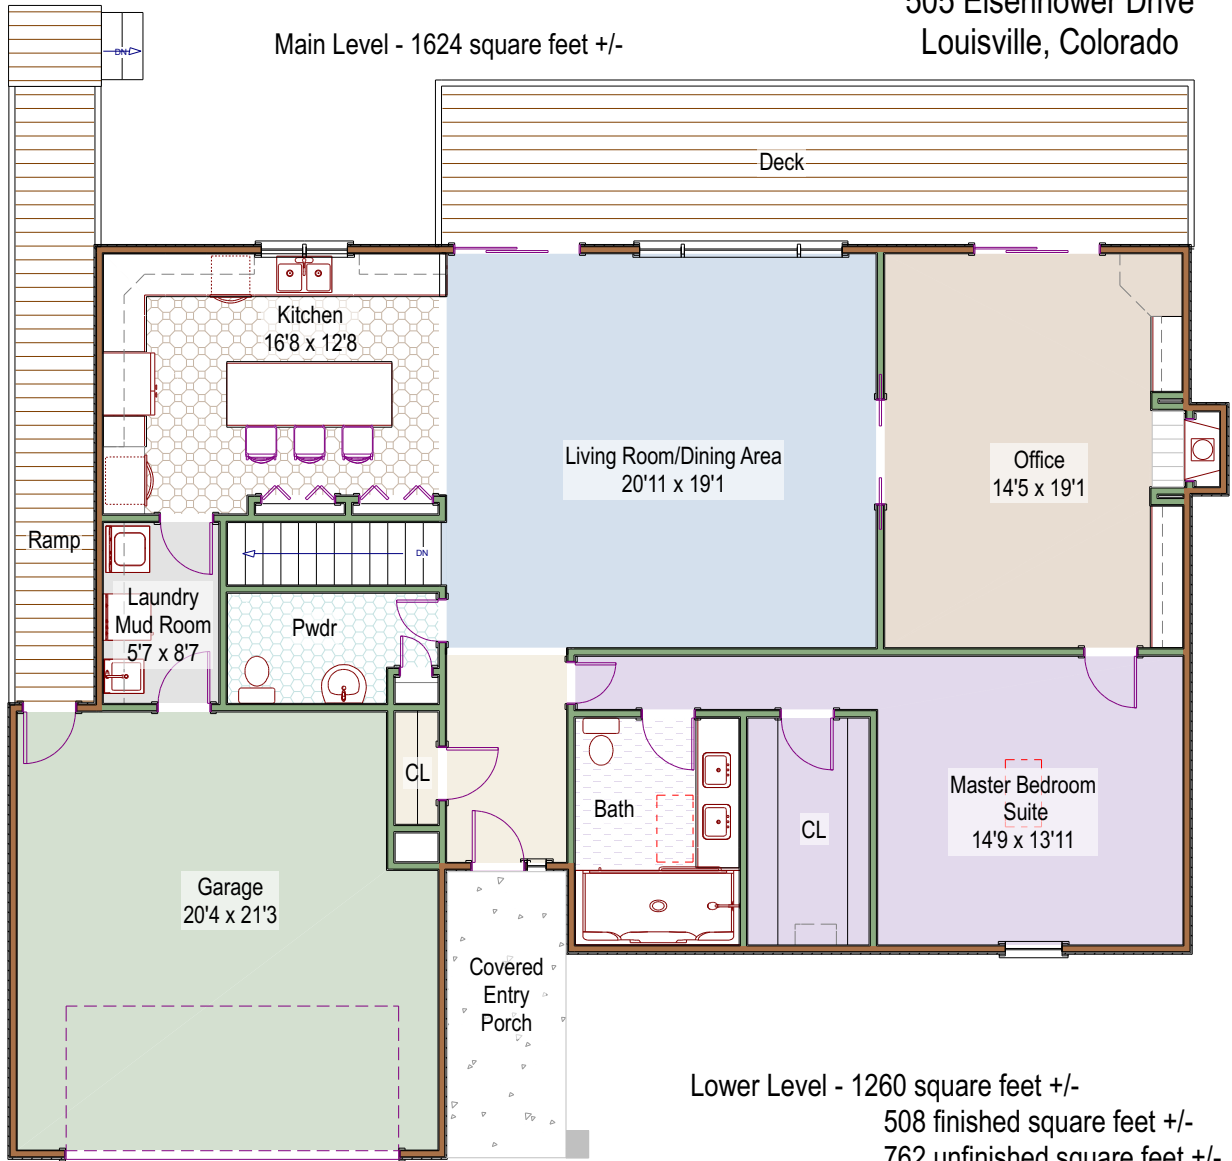

505 Eisenhower Drive
Louisville, Colorado

Main Level - 1624 square feet +/-

Lower Level - 1260 square feet +/-
508 finished square feet +/-
762 unfinished square feet +/-

Measurements are approximate and no responsibility is taken for any omission or mis-statement. These plans are for visual representation purposes only. Floor plan is not an architectural as-built. Square footage is determined using exterior wall dimensions and is not guaranteed. Floor plan is for the exclusive use of Patrick Dolan and may not be transferred or sold.

Floor Plans prepared by Overhead Views, (303)886-9578, esw@overheadviews.com

Patrick Dolan's Office
RE/Max of Boulder, Inc.
(303)441-5642 office
patrickdolanteam@gmail.com
www.patrick-dolan.com