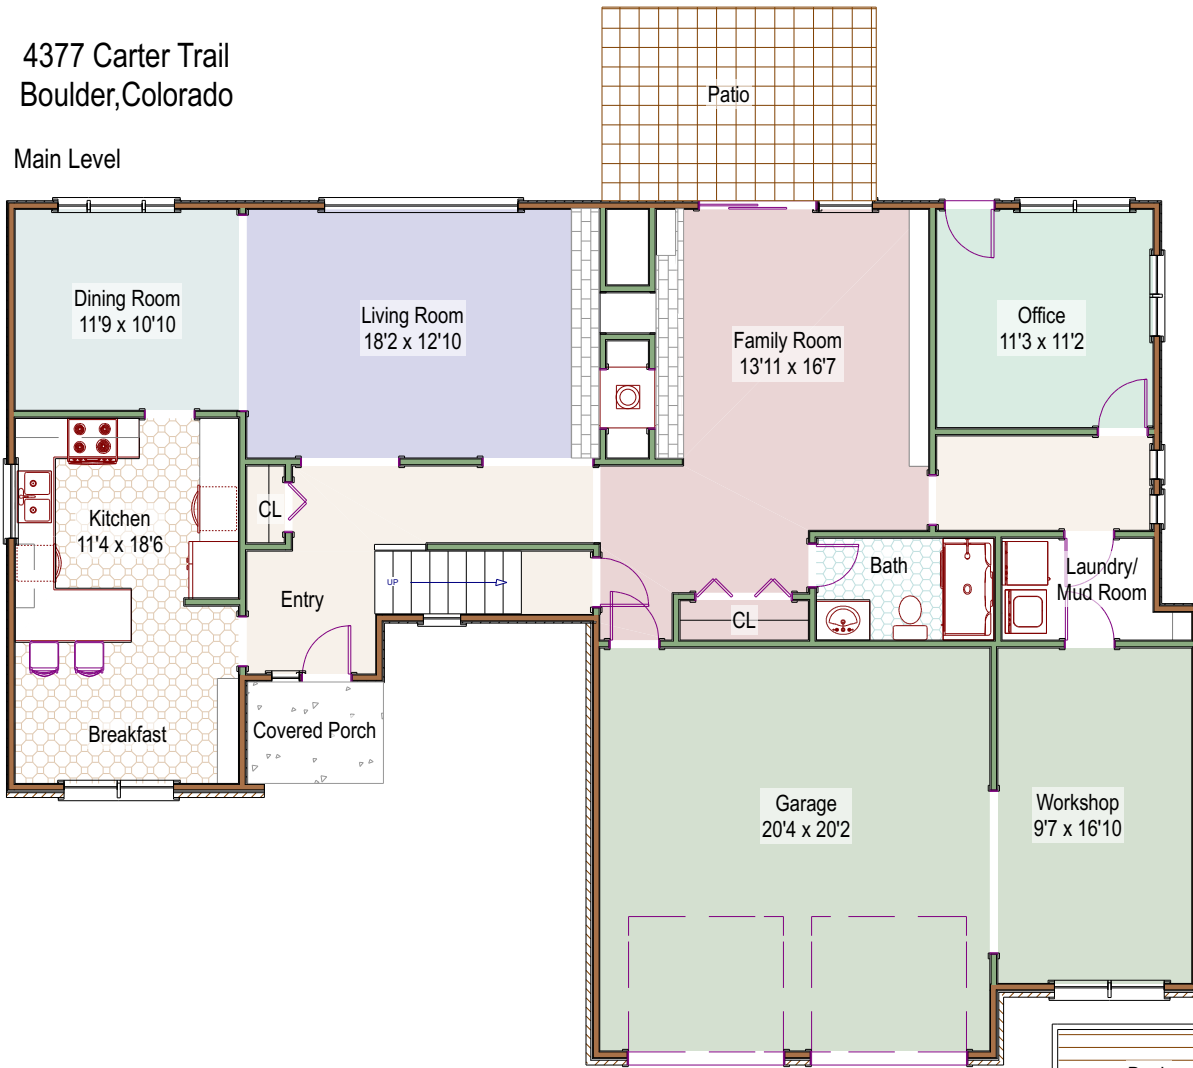

4377 Carter Trail
Boulder, Colorado

Main Level

Upper Level