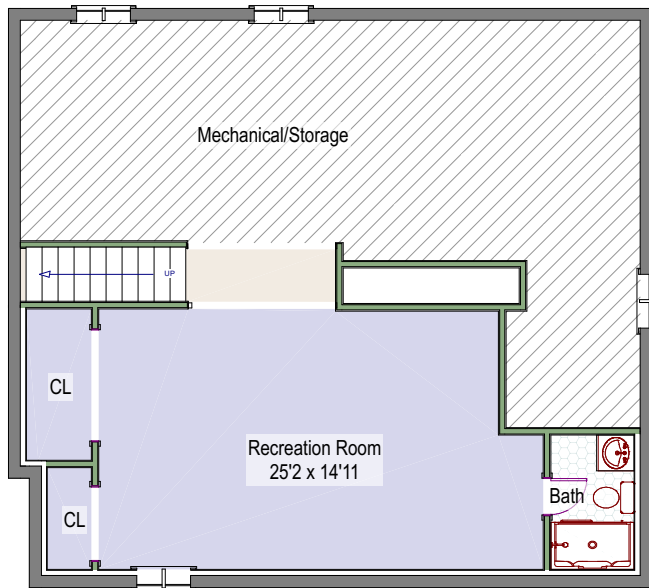

Patrick Dolan's Office
RE/Max of Boulder, Inc.
(303)441-5642 office
patrickdolanteam@gmail.com
www.patrick-dolan.com