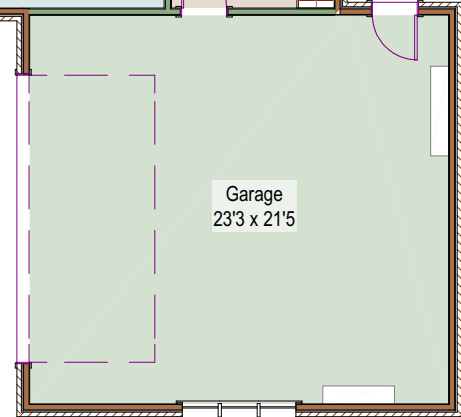

Patrick Dolan's Office
RE/Max of Boulder, Inc.
(303)441-5642 office
patrickdolanteam@gmail.com
www.patrick-dolan.com