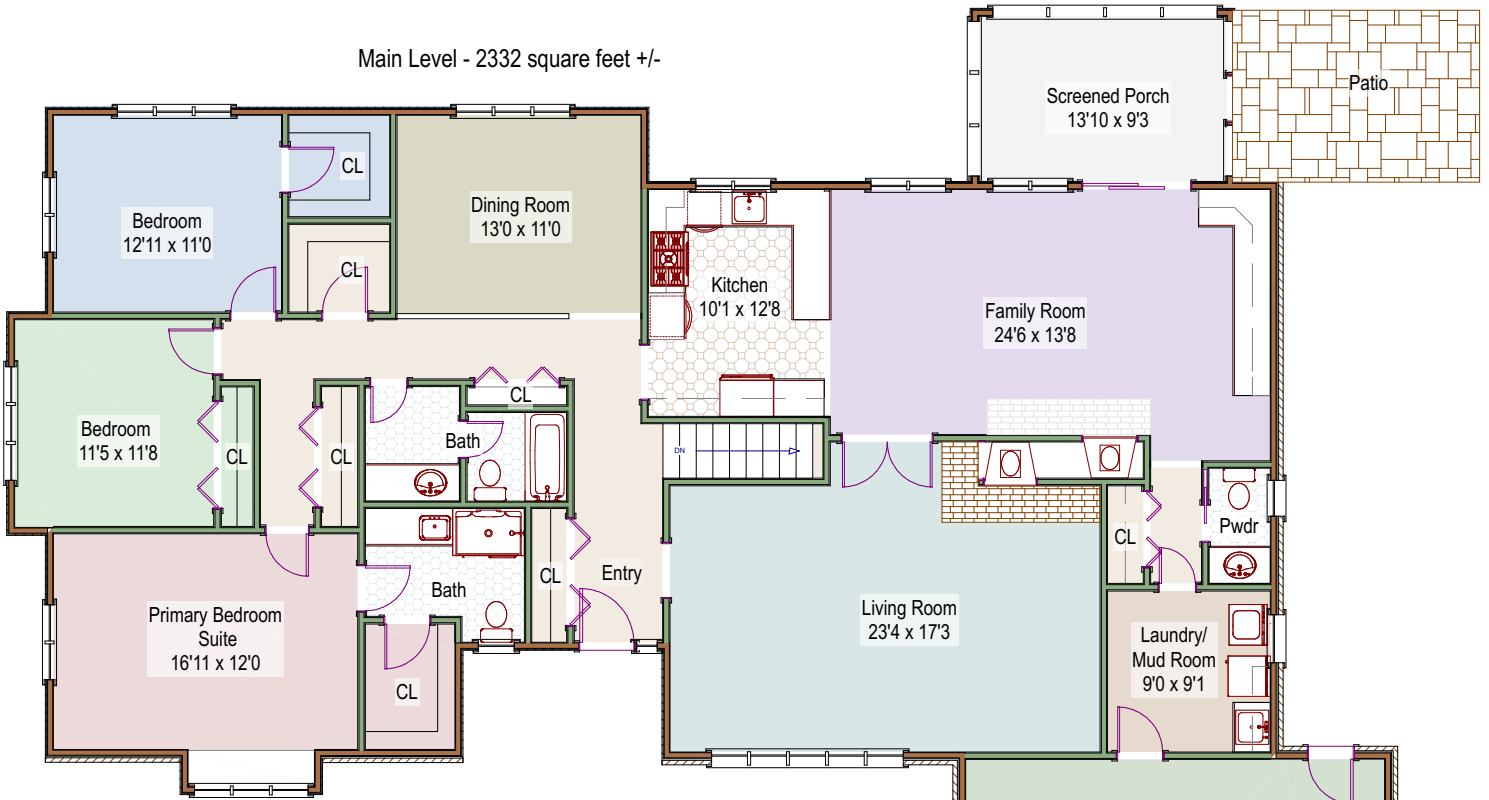

5217 Idylwild Trail
Boulder, Colorado

Main Level - 2332 square feet +/-

Lower Level - 1149 square feet +/-
568 finished square feet +/-
581 unfinished square feet +/-